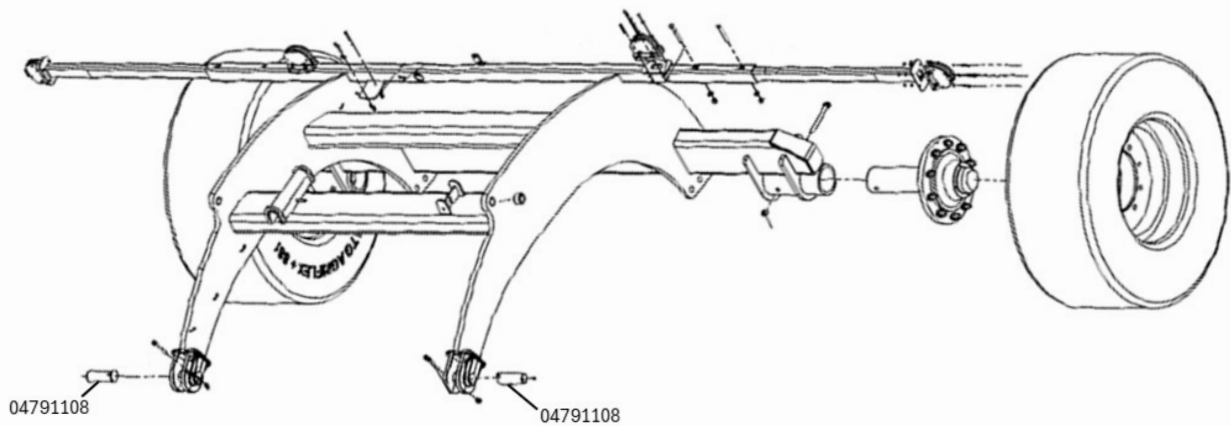

JOKER RX - PINS DIAGRAM