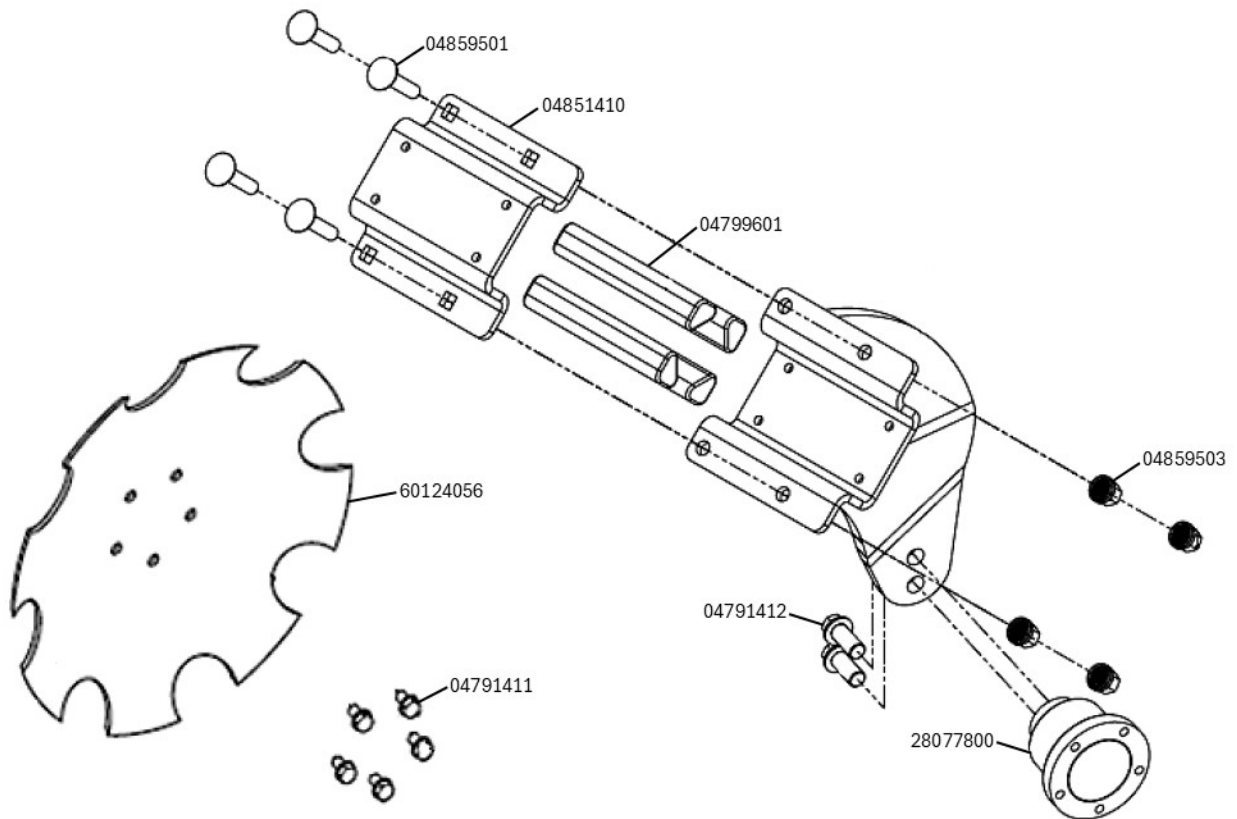

Your HORSCH Parts Team

JOKER RX - UPTIME KIT PARTS

Part No	Part	Description	Qty
00240177		Bearing and housing 50mm	2
00370288		Hex. sock. head screw M16x100 Gr 12.9	2
04519040		Remote Cylinder Stop	1
04591663		Spring Remote Stop	1
04591694		Spring Pin 1/4" X 1-1/4" ZN Steel	1
04599512		Ringflex Spring 70 X 12 Ø600, 6SQ	2
04609997		Angle sensor, arm	4
04641050		Plunger Long	1
04791108		Pin, 50X140 w/Grease Holes	2
04791411		Hex Bolt M12x20 Gr 10.9	10
04791412		Hex Bolt M20-2.5X45, SER FLNG 10.9	2
04799601		Rubber Cord 40MM X 215MM	4
04851410		Top Cap, X Joker	1
04859501		Carriage Bolt, M16- 2.0x70	4

Part No	Part	Description	Qty
04859503		Serrated Flange Nut, M16-2.0	4
05499995		Square Shim	4
24582400		Connection rod poten- tiometer	1
28077800		Joker hub	1
60124056		Disc Blade 510mmx6.0mm cur- ved/serrat	2
95163094		Conical nut mounting knife roller	4
95163095		Packer Slotted Cone	1
95163096		Screw bolt mounting knife roller	2
M1B16055		Hex Bolt M16-2.0X55, 10.9	1
M1B16080		Hex Bolt M16-2.0X80 Gr 10.9	4
M1B16210		Hex Bolt M16-2.0X210 Gr10.9	4
M1E16070		Bolt Counter M16- 20X70 Gr10.9	4
M1H12075		Hex Bolt M12-1.75X75 Gr10.9	2
M3D12000		Nut Nylock M12-1.75	8

Part No	Part	Description	Qty
M3D16000		Nut Nylock M16-2.0	8
M5E12000		Flat Washer M12	16

Part No	Part	Description	Qty
M5E16000		Flat Washer M16	16
S5A10000		Flat Washer 5/8" SAE ZN	1

JOKER RX - FRONT COULTER ARM DIAGRAM