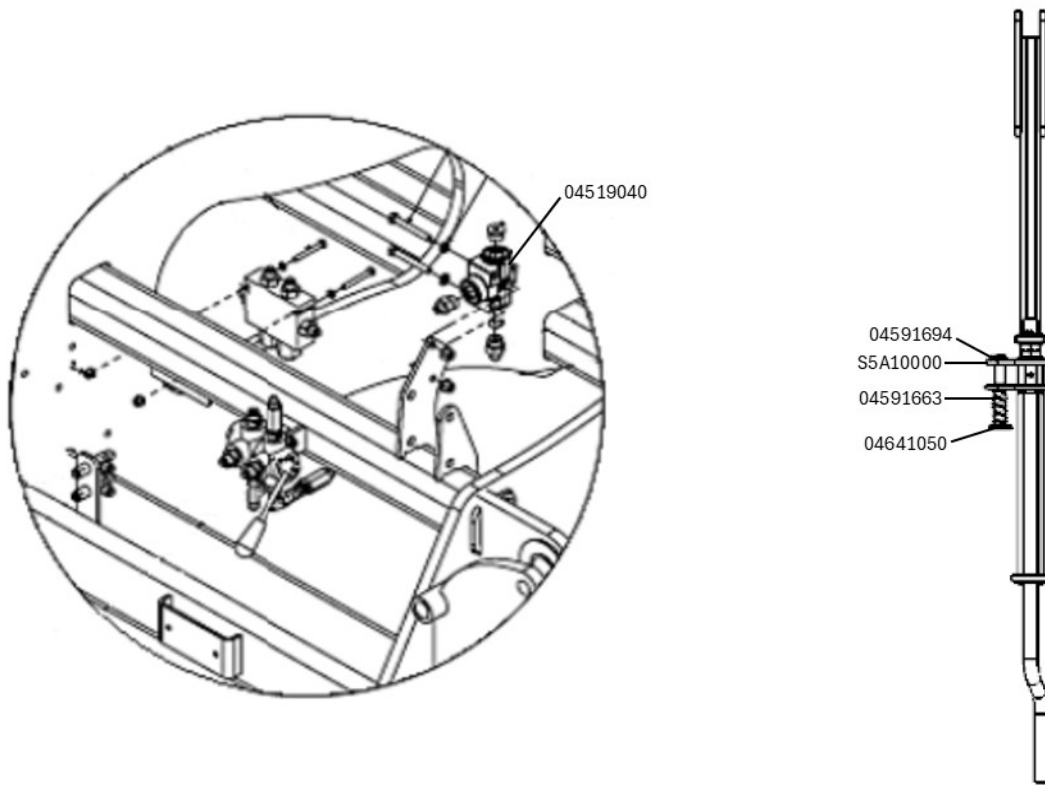

Your HORSCH Parts Team

JOKER RX - UPTIME KIT PARTS

Part No	Part	Description	Qty
00240177		Bearing and housing 50mm	2
00370288		Hex. sock. head screw M16x100 Gr 12.9	2
04519040		Remote Cylinder Stop	1
04591663		Spring Remote Stop	1
04591694		Spring Pin 1/4" X 1-1/4" ZN Steel	1
04599512		Ringflex Spring 70 X 12 Ø600, 6SQ	2
04609997		Angle sensor, arm	4
04641050		Plunger Long	1
04791108		Pin, 50X140 w/Grease Holes	2
04791411		Hex Bolt M12x20 Gr 10.9	10
04791412		Hex Bolt M20-2.5X45, SER FLNG 10.9	2
04799601		Rubber Cord 40MM X 215MM	4
04851410		Top Cap, X Joker	1
04859501		Carriage Bolt, M16- 2.0x70	4

Part No	Part	Description	Qty
04859503		Serrated Flange Nut, M16-2.0	4
05499995		Square Shim	4
24582400		Connection rod poten- tiometer	1
28077800		Joker hub	1
60124056		Disc Blade 510mmx6.0mm cur- ved/serrat	2
95163094		Conical nut mounting knife roller	4
95163095		Packer Slotted Cone	1
95163096		Screw bolt mounting knife roller	2
M1B16055		Hex Bolt M16-2.0X55, 10.9	1
M1B16080		Hex Bolt M16-2.0X80 Gr 10.9	4
M1B16210		Hex Bolt M16-2.0X210 Gr10.9	4
M1E16070		Bolt Counter M16- 20X70 Gr10.9	4
M1H12075		Hex Bolt M12-1.75X75 Gr10.9	2
M3D12000		Nut Nylock M12-1.75	8

Part No	Part	Description	Qty
M3D16000		Nut Nylock M16-2.0	8
M5E12000		Flat Washer M12	16

Part No	Part	Description	Qty
M5E16000		Flat Washer M16	16
S5A10000		Flat Washer 5/8" SAE ZN	1

JOKER RX - FRONT COULTER ARM DIAGRAM

JOKER RX - RINGFLEX DIAGRAM

JOKER RX - PINS DIAGRAM

JOKER RX - DEPTH CONTROL CRANK AND REMOTE CYLINDER STOP DIAGRAM

JOKER RX - ELECTRONIC DEPTH CONTROL DIAGRAM