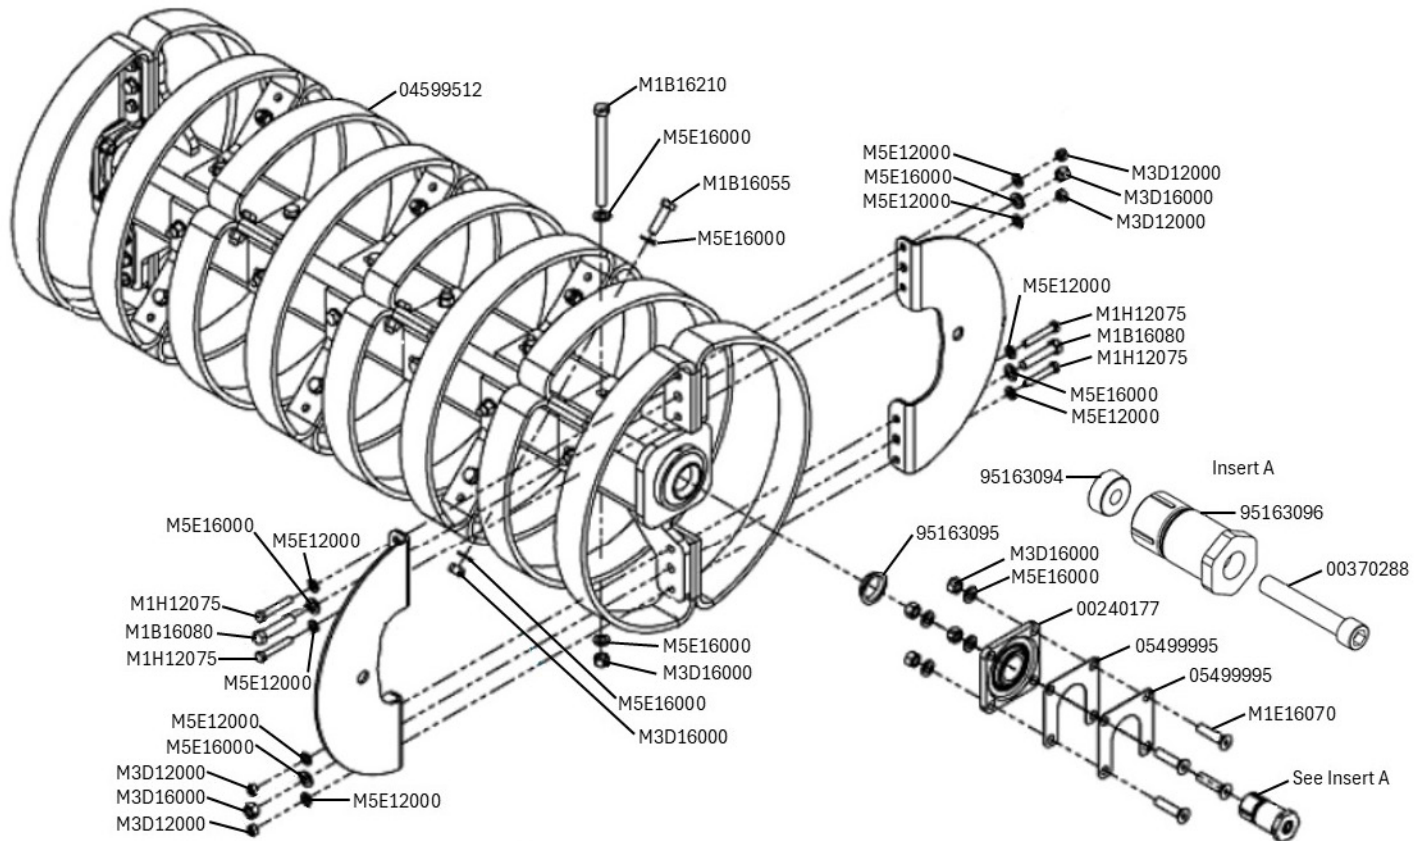

Your HORSCH Parts Team

JOKER RX - UPTIME KIT PARTS

Part No	Part	Description	Qty
00240177		Bearing and housing 50mm	2
00370288		Hex. sock. head screw M16x100 Gr 12.9	2
04519040		Remote Cylinder Stop	1
04591663		Spring Remote Stop	1
04591694		Spring Pin 1/4" X 1-1/4" ZN Steel	1
04599512		Ringflex Spring 70 X 12 Ø600, 6SQ	2
04609997		Angle sensor, arm	4
04641050		Plunger Long	1
04791108		Pin, 50X140 w/Grease Holes	2
04791411		Hex Bolt M12x20 Gr 10.9	10
04791412		Hex Bolt M20-2.5X45, SER FLNG 10.9	2
04799601		Rubber Cord 40MM X 215MM	4
04851410		Top Cap, X Joker	1
04859501		Carriage Bolt, M16- 2.0x70	4

Part No	Part	Description	Qty
04859503		Serrated Flange Nut, M16-2.0	4
05499995		Square Shim	4
24582400		Connection rod poten- tiometer	1
28077800		Joker hub	1
60124056		Disc Blade 510mmx6.0mm cur- ved/serrat	2
95163094		Conical nut mounting knife roller	4
95163095		Packer Slotted Cone	1
95163096		Screw bolt mounting knife roller	2
M1B16055		Hex Bolt M16-2.0X55, 10.9	1
M1B16080		Hex Bolt M16-2.0X80 Gr 10.9	4
M1B16210		Hex Bolt M16-2.0X210 Gr10.9	4
M1E16070		Bolt Counter M16- 20X70 Gr10.9	4
M1H12075		Hex Bolt M12-1.75X75 Gr10.9	2
M3D12000		Nut Nylock M12-1.75	8

Part No	Part	Description	Qty
M3D16000		Nut Nylock M16-2.0	8
M5E12000		Flat Washer M12	16

Part No	Part	Description	Qty
M5E16000		Flat Washer M16	16
S5A10000		Flat Washer 5/8" SAE ZN	1

JOKER RX - FRONT COULTER ARM DIAGRAM

JOKER RX - RINGFLEX DIAGRAM

JOKER RX - PINS DIAGRAM

JOKER RX - DEPTH CONTROL CRANK AND REMOTE CYLINDER STOP DIAGRAM

JOKER RX - ELECTRONIC DEPTH CONTROL DIAGRAM